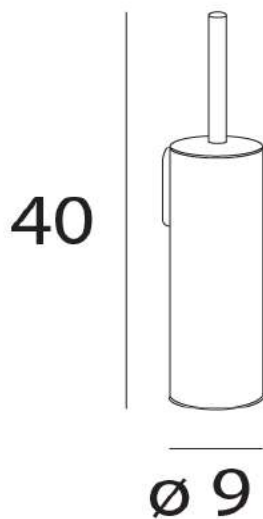

www.inda.net

MODEL

Mailove

REF. NO.

AV014BNE

DESCRIPTION

Round wall-mounted / free standing toilet brush holder with 2pcs. grey brush

FINISH

Matt Black

Anti - bacterial