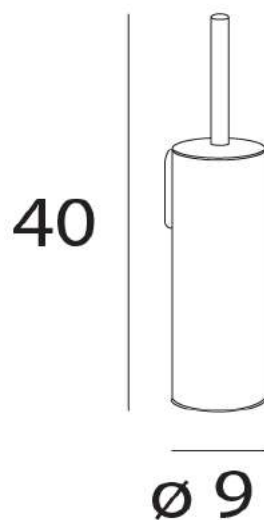

www.inda.net

MODEL

Mailove

REF. NO.

AV014BAC

DESCRIPTION

Round wall-mounted / free standing toilet brush holder with 2pcs. grey brush

FINISH

Brushed Nickel

Anti - bacterial