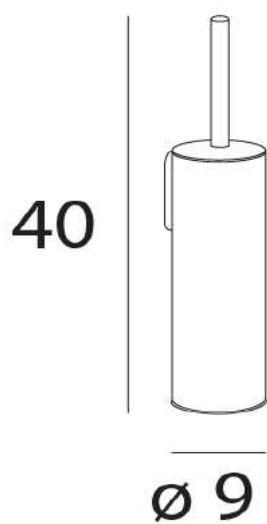

www.inda.net

MODEL

Mailove

REF. NO.

AV014ABZ

DESCRIPTION

Round wall-mounted / free standing toilet brush holder with 2pcs. white brush

FINISH

Bronze

Anti - bacterial