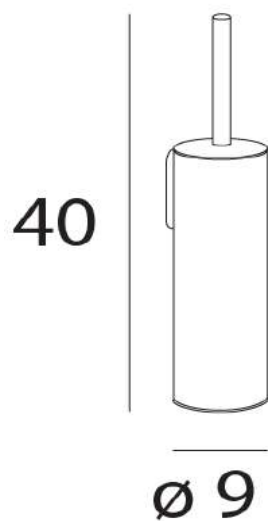

www.inda.net

MODEL

Mailove

REF. NO.

AV014ADR

DESCRIPTION

Round wall-mounted / free standing toilet brush holder with 2pcs. white brush

FINISH

Gold Plated

Anti - bacterial