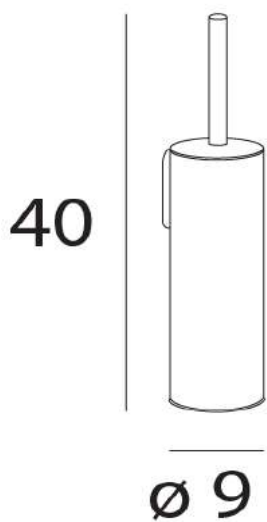

www.inda.net

MODEL

Mailove

REF. NO.

AV014AOR

DESCRIPTION

Round wall-mounted / free standing toilet brush holder with 2pcs. white brush

FINISH

Rose Gold Plated

Anti - bacterial