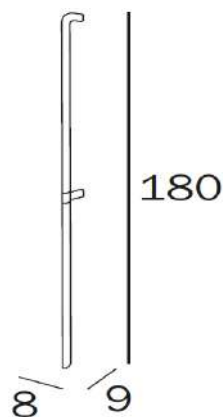

www.inda.net

**MODEL**

Confort

**REF. NO.**

AH996BAC

**DESCRIPTION**

Vertical safety support,  
left hand. Wall-to-floor  
installation

**FINISH**

Brushed Nickel

Picture in brushed nickel not available