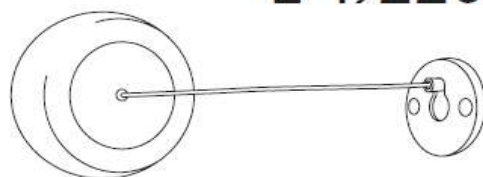

www.inda.net

**MODEL**

Hotellerie

**REF. NO.**

A04660CR

**DESCRIPTION**

Extractable Clothes Line

**FINISH**

Brass Chrome Plated

L 4→220

∅ 10