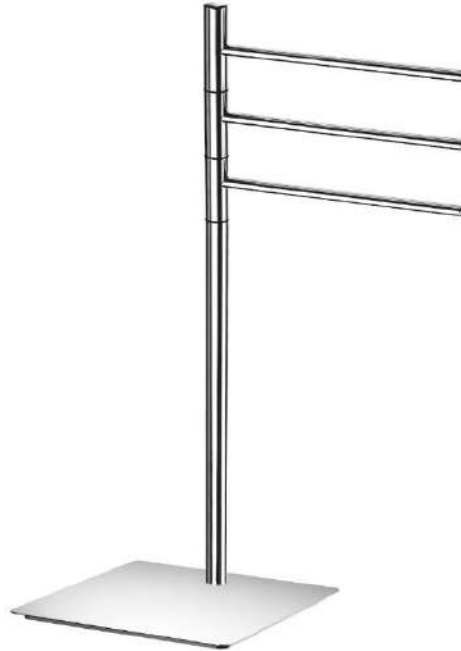

www.inda.net

MODEL

Hotellerie

REFERENCE NO.

AV085BCR

DESCRIPTION

Free Standing Towel Holder

FINISH

Brass Chrome Plated

82