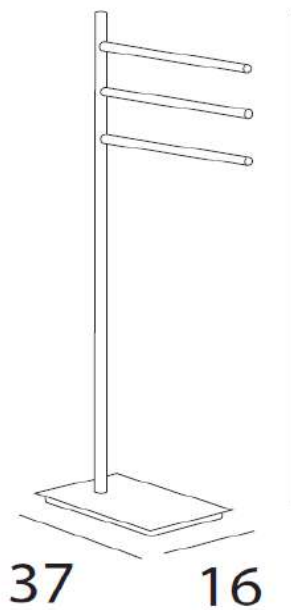

www.inda.net

MODEL

Hotellerie

REFERENCE NO.

AV085BCR

DESCRIPTION

Free Standing Towel Holder

FINISH

Brass Chrome Plated

82