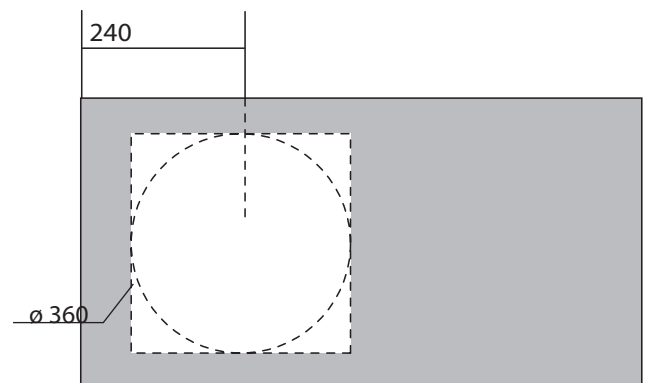

MODEL

Skyland

REF. NO.

3214001R

DESCRIPTION

Washbasin right bowl
1000 x 485 mm
with taphole
without overflow hole

FINISH

Glossy White

MODEL

Skyland

REF. NO.

CP4810009

DESCRIPTION

Floor structure frame
for wall hung washbasin
1000 x 480 mm

FINISH

Matt Black

Mixer & fittings not included

recommended cutting template $\varnothing 360$
square 360 x 360 for tap hole