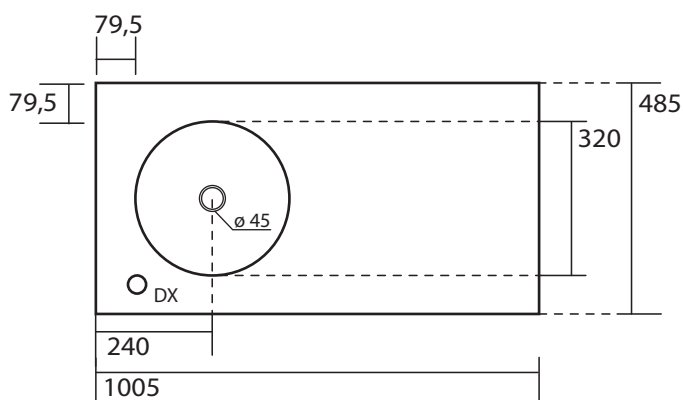

MODEL

Skyland

REF. NO.

3214001R

DESCRIPTION

Washbasin right bowl
1000 x 485 mm
with taphole
without overflow hole

FINISH

Glossy White

MODEL

Skyland

REF. NO.

CP4810009

DESCRIPTION

Floor structure frame
for wall hung washbasin
1000 x 480 mm

FINISH

Matt Black

Mixer & fittings not included

recommended cutting template $\varnothing 360$
square 360 x 360 for tap hole