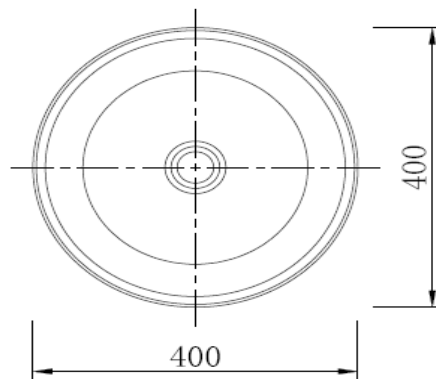

MODEL

Coast

REF. NO.

LOF810CTRE

DESCRIPTION

Lay-on washbasin
without overflow hole

SIZE

Size : \varnothing 400 x H 120 mm

FINISH

Translucent Red Resin

MODEL : BW-2018

SIZE : 400*400*120