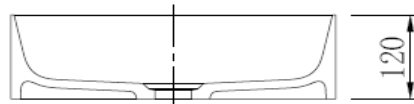

MODEL

Coast

REF. NO.

LOF810CTRE

DESCRIPTION

Lay-on washbasin
without overflow hole

SIZE

Size : \varnothing 400 x H 120 mm

FINISH

Translucent Red Resin

MODEL : BW-2018

SIZE : 400*400*120