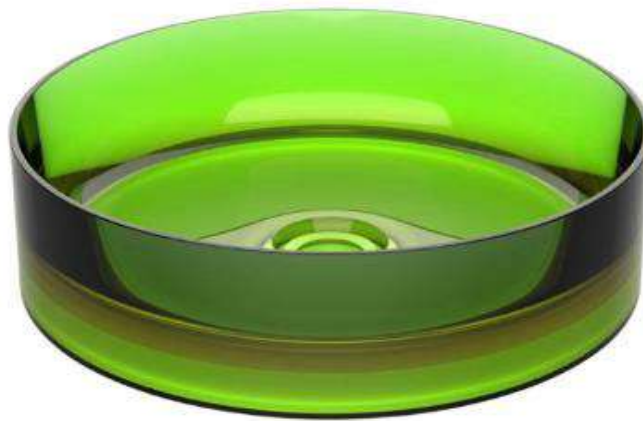

MODEL

Coast

REF. NO.

LOF810CTLI

DESCRIPTION

Lay-on washbasin
without overflow hole

SIZE

Size : \varnothing 400 x H 120 mm

FINISH

Translucent Lime Resin

MODEL : BW-2018

SIZE : 400*400*120