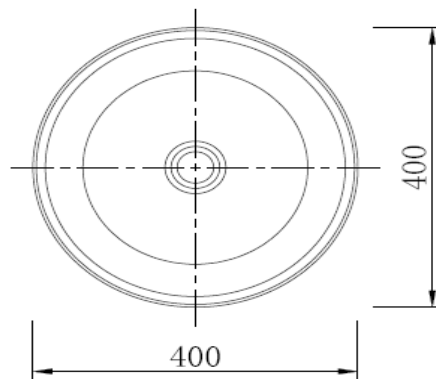

MODEL

Coast

REF. NO.

LOF810CTLI

DESCRIPTION

Lay-on washbasin
without overflow hole

SIZE

Size : \varnothing 400 x H 120 mm

FINISH

Translucent Lime Resin

MODEL : BW-2018

SIZE : 400*400*120