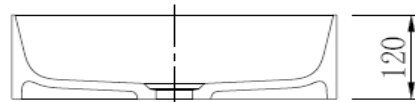

MODEL

Coast

REF. NO.

LOF810CTLI

DESCRIPTION

Lay-on washbasin
without overflow hole

SIZE

Size : \varnothing 400 x H 120 mm

FINISH

Translucent Lime Resin

MODEL : BW-2018

SIZE : 400*400*120