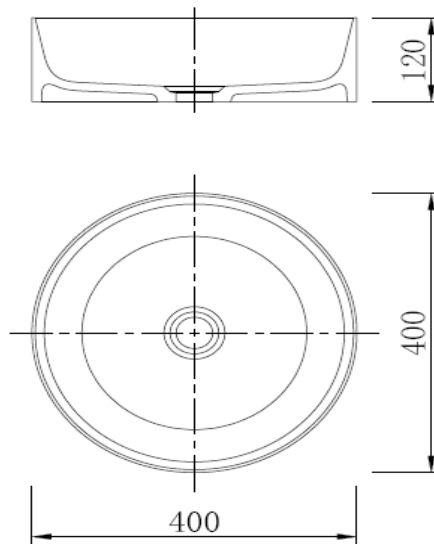

MODEL

Coast

REF. NO.

LOF810CTLE

DESCRIPTION

Lay-on washbasin
without overflow hole

SIZE

Size : \varnothing 400 x H 120 mm

FINISH

Translucent Lemon Resin

MODEL : BW-2018

SIZE : 400*400*120