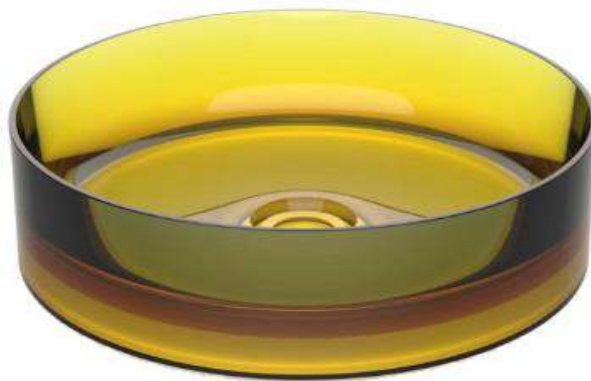

MODEL

Coast

REF. NO.

LOF810CTLE

DESCRIPTION

Lay-on washbasin
without overflow hole

SIZE

Size : \varnothing 400 x H 120 mm

FINISH

Translucent Lemon Resin

MODEL : BW-2018

SIZE : 400*400*120