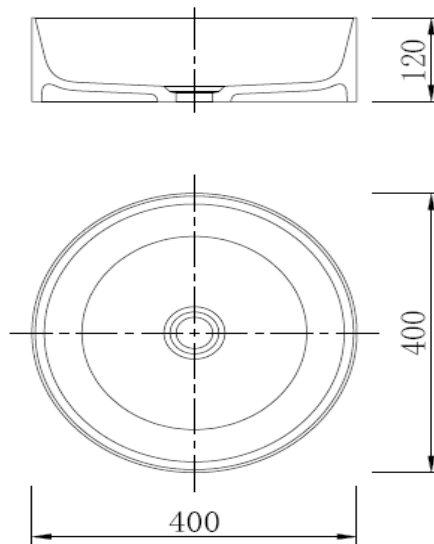

MODEL

Coast

REF. NO.

LOF810CTTA

DESCRIPTION

Lay-on washbasin
without overflow hole

SIZE

Size : \varnothing 400 x H 120 mm

FINISH

Translucent Tangerine Resin

MODEL : BW-2018

SIZE : 400*400*120