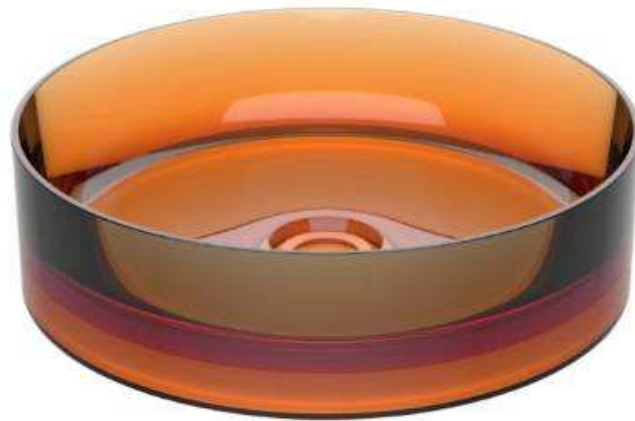

MODEL

Coast

REF. NO.

LOF810CTTA

DESCRIPTION

Lay-on washbasin
without overflow hole

SIZE

Size : \varnothing 400 x H 120 mm

FINISH

Translucent Tangerine Resin

MODEL : BW-2018

SIZE : 400*400*120