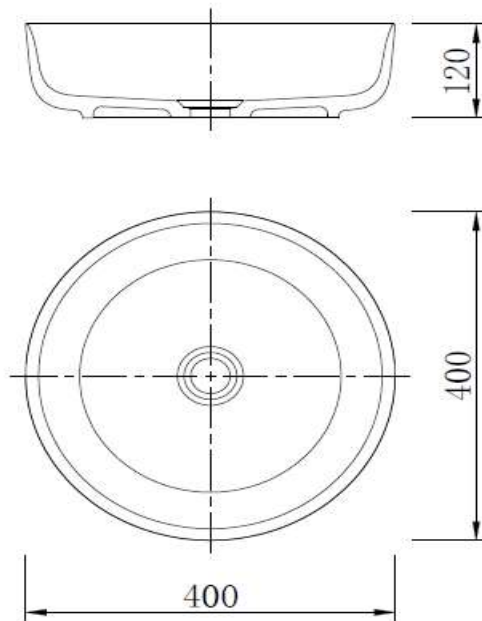

MODEL

Cove

REF. NO.

LOF800CEGR

DESCRIPTION

Lay-on washbasin
without overflow hole

SIZE

Size : \varnothing 400 x H 120 mm

FINISH

Translucent Grey Resin

MODEL : BW-2008

SIZE : 400*400*120