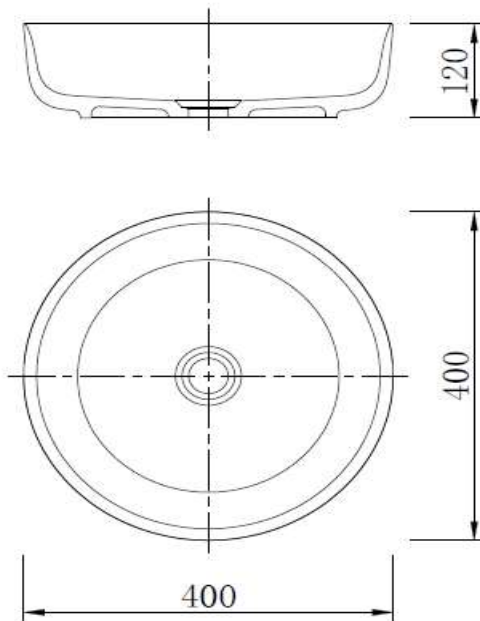

MODEL

Cove

REF. NO.

LOF800CERE

DESCRIPTION

Lay-on washbasin
without overflow hole

SIZE

Size : \varnothing 400 x H 120 mm

FINISH

Translucent Red Resin

MODEL : BW-2008

SIZE : 400*400*120