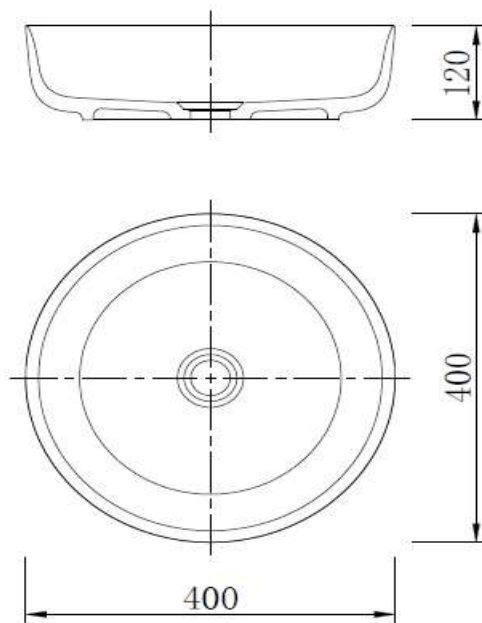

MODEL

Cove

REF. NO.

LOF800CEOB

DESCRIPTION

Lay-on washbasin
without overflow hole

SIZE

Size : \varnothing 400 x H 120 mm

FINISH

Translucent Ocean Blue Resin

MODEL : BW-2008

SIZE : 400*400*120