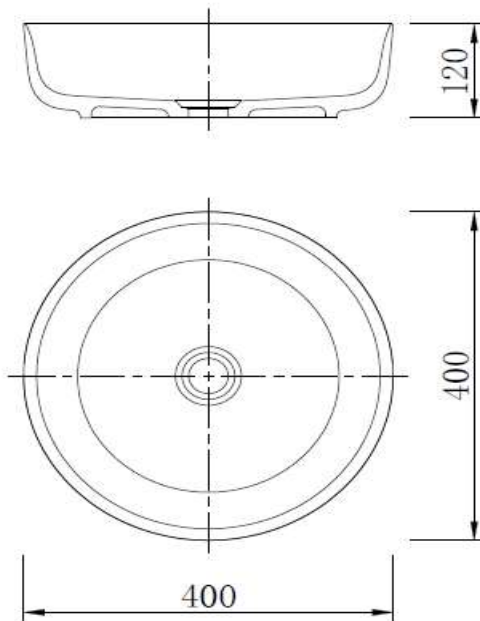

MODEL

Cove

REF. NO.

LOF800CELI

DESCRIPTION

Lay-on washbasin
without overflow hole

SIZE

Size : \varnothing 400 x H 120 mm

FINISH

Translucent Lime Resin

MODEL : BW-2008

SIZE : 400*400*120