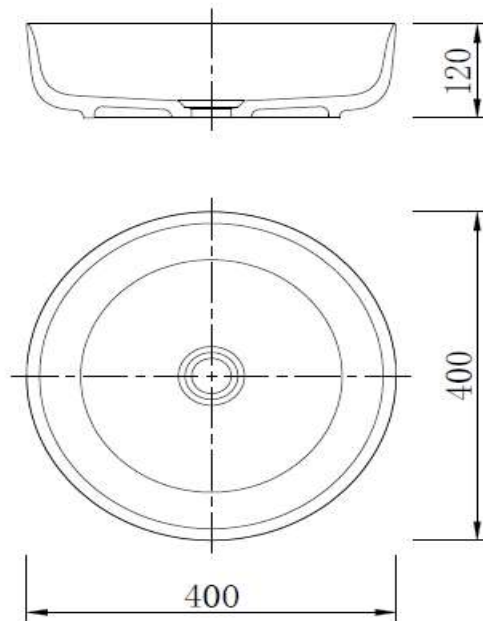

MODEL

Cove

REF. NO.

LOF800CELE

DESCRIPTION

Lay-on washbasin
without overflow hole

SIZE

Size : \varnothing 400 x H 120 mm

FINISH

Translucent Lemon Resin

MODEL : BW-2008

SIZE : 400*400*120