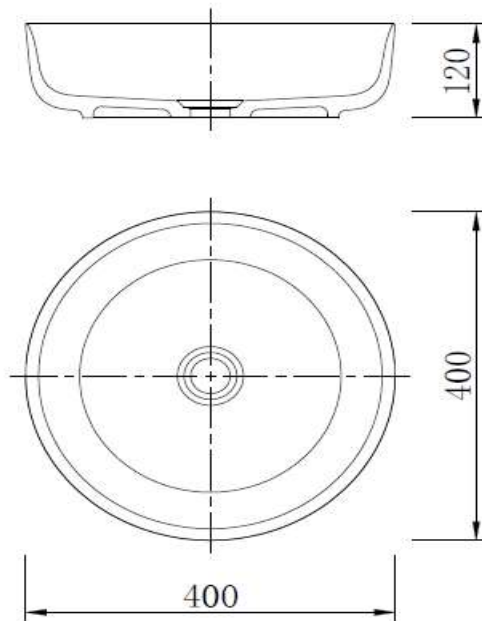

MODEL

Cove

REF. NO.

LOF800CETA

DESCRIPTION

Lay-on washbasin
without overflow hole

SIZE

Size : \varnothing 400 x H 120 mm

FINISH

Translucent Tangerine Resin

MODEL : BW-2008

SIZE : 400*400*120