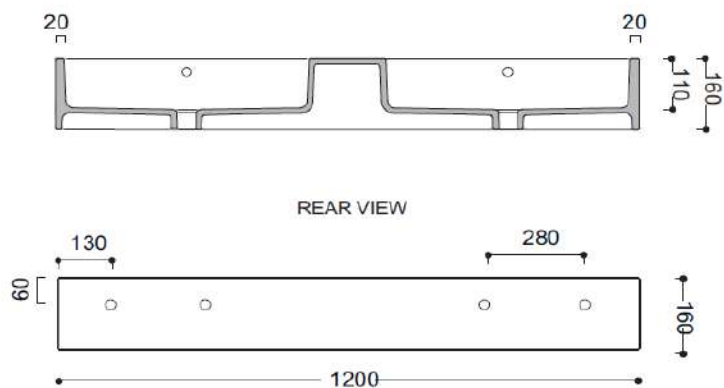

www.axaone.it

Mixers and fittings not included

**MODEL**

Cosa

**REF. NO.**

8650010

**DESCRIPTION**

Double Washbasin  
1200 x 160 mm  
with taphole  
with overflow hole

**FINISH**

Ceramic Matt Sand

REAR VIEW