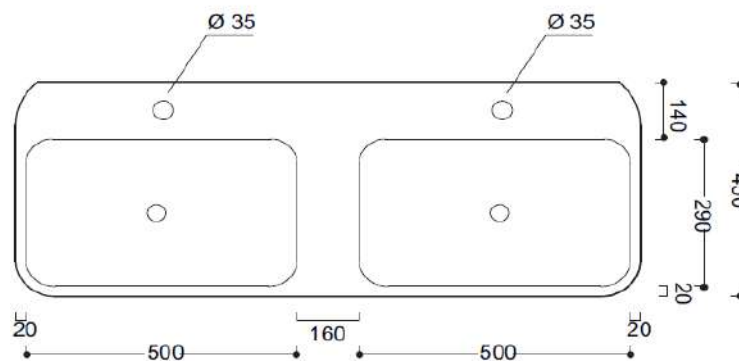

www.axaone.it

Mixers and fittings not included

**MODEL**

Cosa

**REF. NO.**

8650010

**DESCRIPTION**

Double Washbasin  
1200 x 160 mm  
with taphole  
with overflow hole

**FINISH**

Ceramic Matt Sand

REAR VIEW