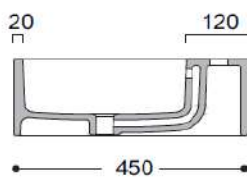

www.axaone.it

Mixers and fittings not included

**MODEL**

Cosa

**REF. NO.**

8650010

**DESCRIPTION**

Double Washbasin  
1200 x 160 mm  
with taphole  
with overflow hole

**FINISH**

Ceramic Matt Sand

REAR VIEW