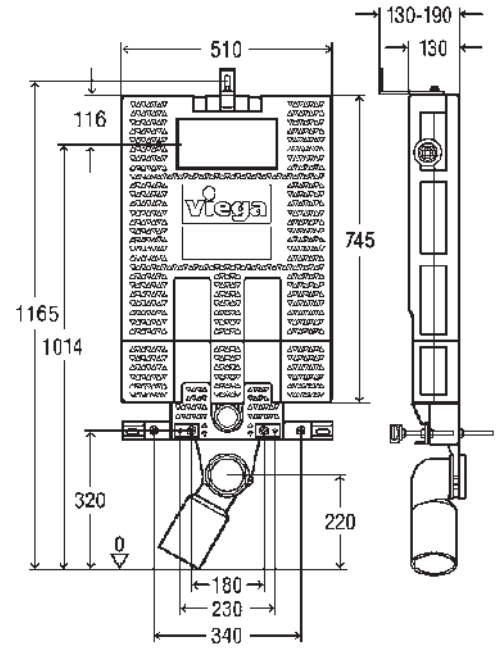

MODEL

Mono

REF. NO.

606 732

MODEL NO.

8310.2

DESCRIPTION

Concealed cistern for wall-hung WC, single mounting, can be shortened from 1330 - 980 mm

FINISH

EPS Box & Plastic

Optional

REF. NO.

400 767

MODEL NO.

8310.5

DESCRIPTION