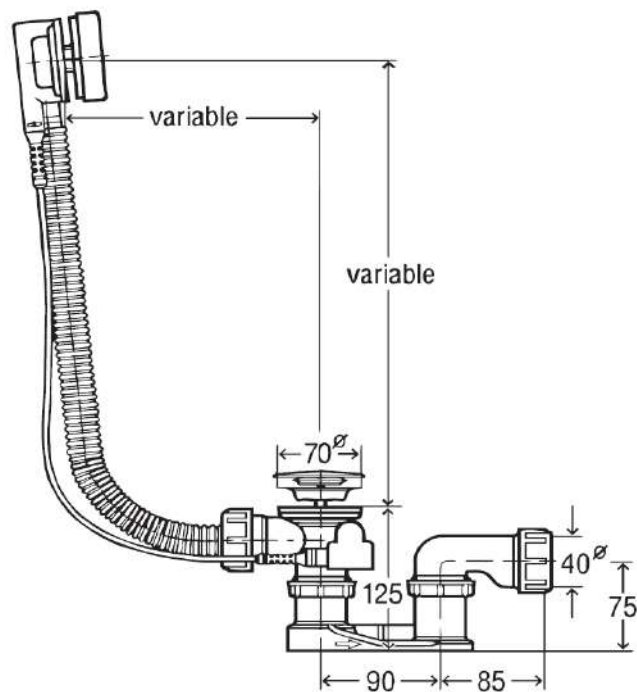

www.viega.com

MODEL

Simplex

REF. NO.

106 447

MODEL NO.

6168

DESCRIPTION

Automatic bath waste & overflow with odour trap

SIZE

1 1/2

FINISH

PP & Chrome Plated

DN	BCL	L	H	SB	TC	ELT	PU
40	560	variable	variable	✓			25

BCL = Bowden Cable Length, SB = Standard Bathtub, TC = Tub Central connection, ELT = Extra-long tub