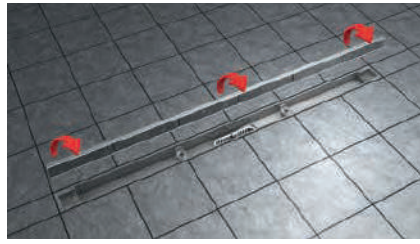

Double Face cover fitted with tiles. The drain is almost INVISIBLE.

Rotating the Double Face cover changes the aesthetical effect

In this way the Double Face cover's metal side is shown.

CANALISSIMA STAINLESS STEEL KIT

MODEL

Canalissima Stainless Steel

REF. NO. **SIZE**

6825TM60S 600 mm

DESCRIPTION

Linear Floor Drain
horizontal or vertical outlet
Stainless Steel AISI 316 with
stainless steel surround frame

FINISH

Stainless Steel AISI 316 insert
with Stainless Steel surround
frame