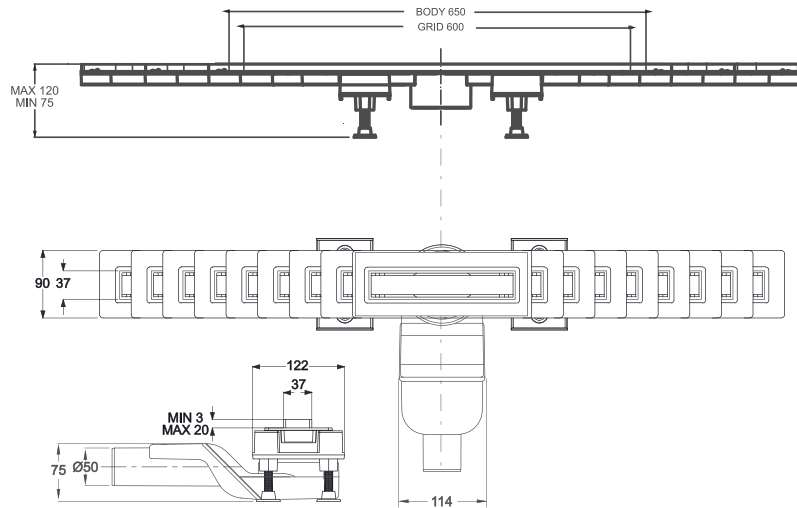

Double Face cover fitted with tiles. The drain is almost INVISIBLE.

Rotating the Double Face cover changes the aesthetical effect

In this way the Double Face cover's metal side is shown.

CANALISSIMA STAINLESS STEEL KIT

MODEL

Canalissima Stainless Steel

REF. NO. **SIZE**

6825TM60S 600 mm

DESCRIPTION

Linear Floor Drain
horizontal or vertical outlet
Stainless Steel AISI 316 with
stainless steel surround frame

FINISH

Stainless Steel AISI 316 insert
with Stainless Steel surround
frame