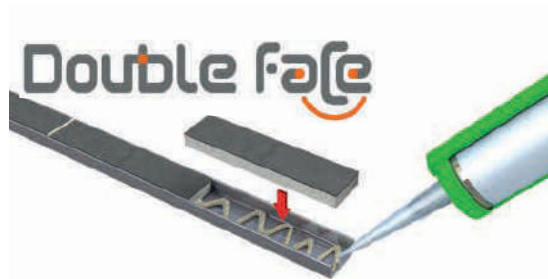

STAINLESS STEEL AISI316 →

STAINLESS STEEL AISI316 →

Tile adhesive