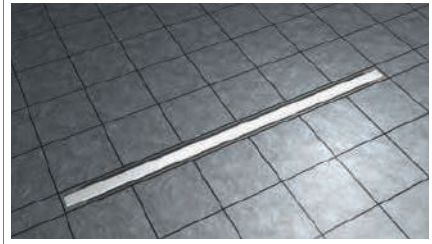

Double Face cover fitted with tiles. The drain is almost INVISIBLE.

Rotating the Double Face cover changes the aesthetical effect

In this way the Double Face cover's metal side is shown.

CANALISSIMA STAINLESS STEEL KIT

MODEL

Canalissima Stainless Steel

REF. NO. **SIZE**

6825TM60S 600 mm

DESCRIPTION

Linear Floor Drain
horizontal or vertical outlet
Stainless Steel AISI 316 with
stainless steel surround frame

FINISH

Stainless Steel AISI 316 insert
with Stainless Steel surround
frame