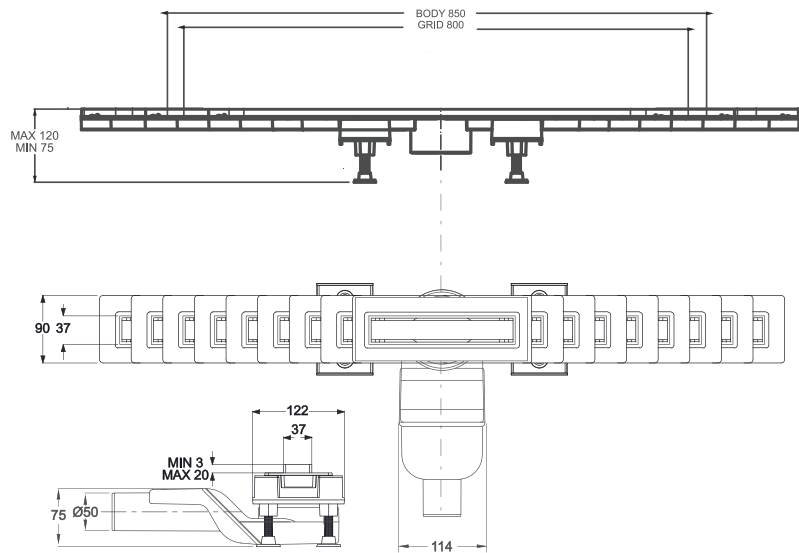

Double Face cover fitted with tiles. The drain is almost INVISIBLE.

Rotating the Double Face cover changes the aesthetic effect

In this way the Double Face cover's metal side is shown.

CANALISSIMA

STAINLESS STEEL KIT

MODEL	
Canalissima Stainless Steel	
REF. NO.	SIZE
6825TM80S	800 mm
DESCRIPTION	
Linear Floor Drain horizontal or vertical outlet Stainless Steel AISI 316 with stainless steel surround frame	
FINISH	
Stainless Steel AISI 316 insert with Stainless Steel surround frame	