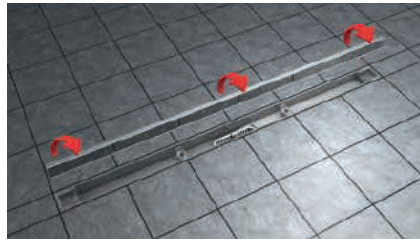

Double Face cover fitted with tiles. The drain is almost INVISIBLE.

Rotating the Double Face cover changes the aesthetic effect

In this way the Double Face cover's metal side is shown.

CANALISSIMA

STAINLESS STEEL KIT

MODEL	
Canalissima Stainless Steel	
REF. NO.	SIZE
6825TM80S	800 mm
DESCRIPTION	
Linear Floor Drain horizontal or vertical outlet Stainless Steel AISI 316 with stainless steel surround frame	
FINISH	
Stainless Steel AISI 316 insert with Stainless Steel surround frame	