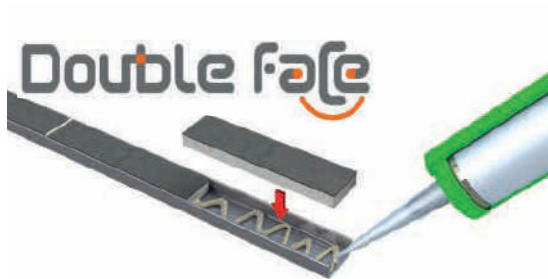

STAINLESS STEEL AISI316 →
STAINLESS STEEL AISI316 →

Tile adhesive