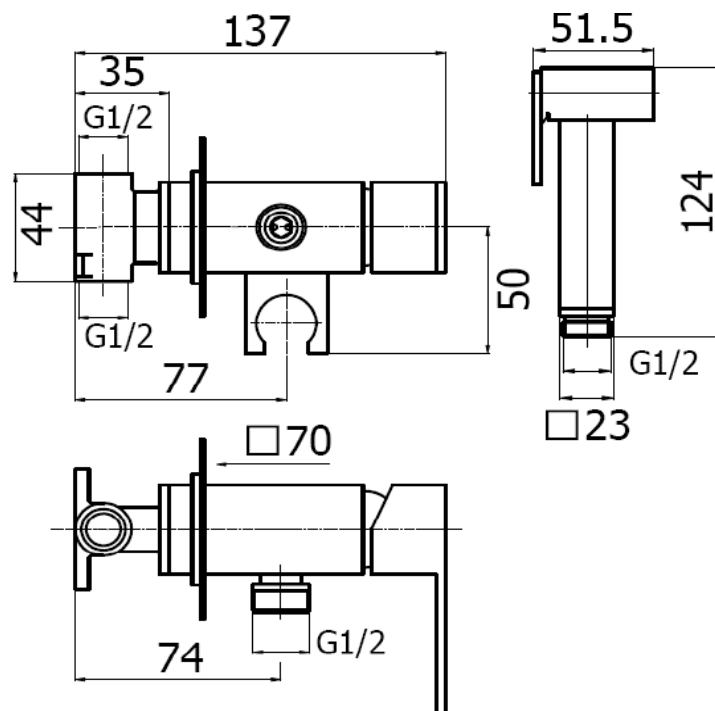

MODEL

Quadra

REF. NO.

QUA2000CR

DESCRIPTION

Shattaf Shower Set,
brass chrome plated
trigger

- Twist free brass chrome plated flexible hose 120 cm
- ½" swivel conical chrome plated connection
- Hot & cold mixer

FINISH

Brass Chrome Plated