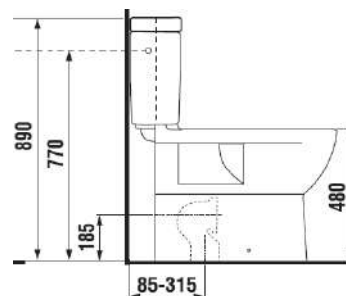

MODEL

Mio

REF. NO.

8.2471.6.000.000.1

DESCRIPTION

Washdown WC, floor standing
horizontal or vertical outlet,
Ceramic cistern
bottom water supply
dual flush 3/6 l
chrome plated push button

FINISH

White