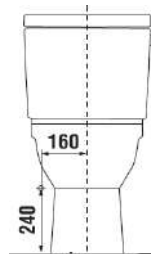

MODEL

Mio

REF. NO.

8.2471.6.000.000.1

DESCRIPTION

Washdown WC, floor standing
horizontal or vertical outlet,
Ceramic cistern
bottom water supply
dual flush 3/6 l
chrome plated push button

FINISH

White