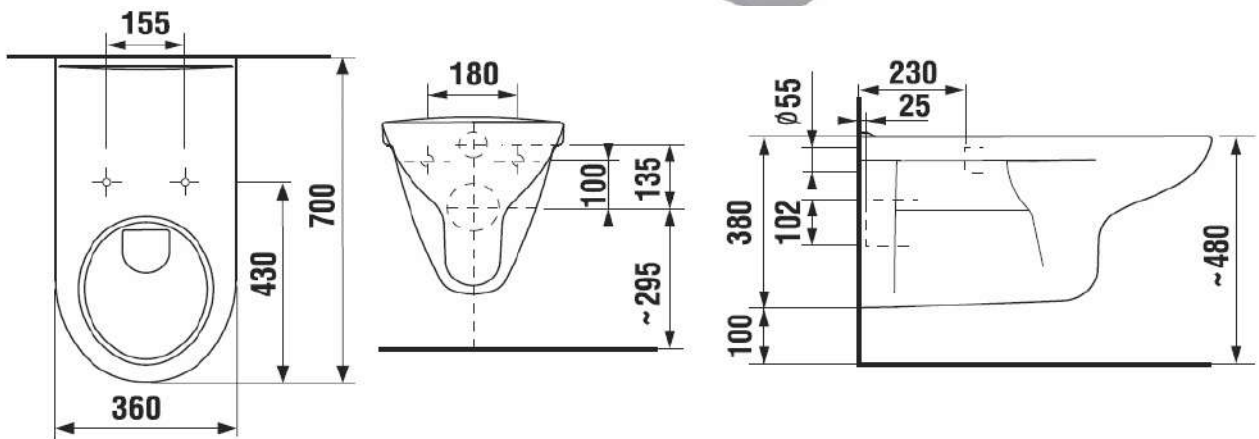

MODEL	Olymp
REF. NO.	8.2064.2.000.000.1
DESCRIPTION	Washdown WC, wall hung Toilet seat without cover duraplast with soft-close mechanism Ref. 8.9328.2.300.063.1
FINISH	White

Recommended Toilet Seat & Cover

www.mkw.at

MODEL	Twist
MODEL	Twist-AMS
DESCRIPTION	Toilet seat & cover with soft-close adjustable quick release push-button stainless steel hinges
Weight	: approx. 1,9 kg
Load	: up to 180 kg
Buffer	: 4 on seat and 2 on cover
FINISH	Toilet Seat - made of Duraplast Color - White Buffer - made of TPE (thermoplastic Elastomer)