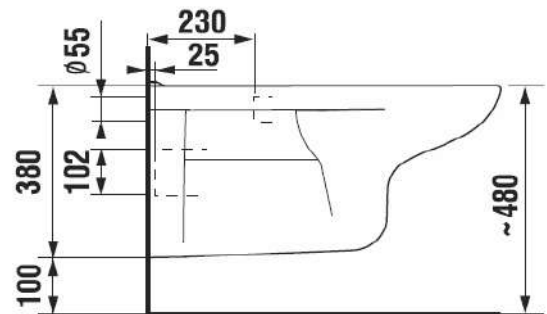

MODEL

Olymp

REF. NO.

8.2064.2.000.000.1

DESCRIPTION

Washdown WC, wall hung

Toilet seat without cover

duraplast with soft-close

mechanism

Ref. 8.9328.2.300.063.1

FINISH

White

Recommended Toilet Seat & Cover

MODEL

Twist

MODEL

Twist-AP

DESCRIPTION

Toilet seat & cover with adjustable plastic hinges

Weight : approx. 1,9 kg

Load : up to 180 kg

Buffer : 4 on seat and 2 on cover

FINISH

Toilet Seat - made of Duraplast