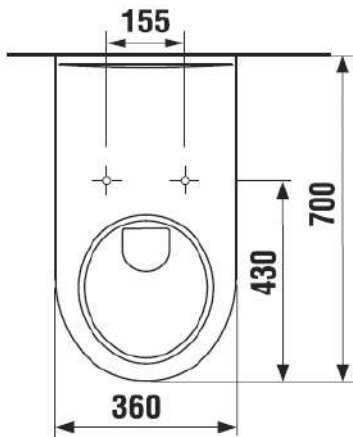

MODEL

Olymp

REF. NO.

8.2064.2.000.000.1

DESCRIPTION

Washdown WC, wall hung

Toilet seat without cover

duraplast with soft-close

mechanism

Ref. 8.9328.2.300.063.1

FINISH

White

Recommended Toilet Seat & Cover

MODEL

Twist

MODEL

Twist-AP

DESCRIPTION

Toilet seat & cover with adjustable plastic hinges

Weight : approx. 1,9 kg

Load : up to 180 kg

Buffer : 4 on seat and 2 on cover

FINISH

Toilet Seat - made of Duraplast