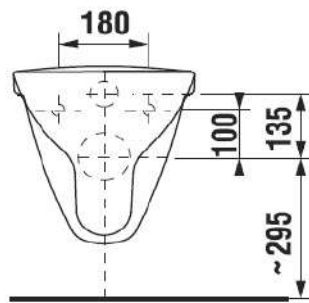

MODEL

Olymp

REF. NO.

8.2064.2.000.000.1

DESCRIPTION

Washdown WC, wall hung

Toilet seat without cover

duraplast with soft-close

mechanism

Ref. 8.9328.2.300.063.1

FINISH

White

Recommended Toilet Seat & Cover

MODEL

Twist

MODEL

Twist-AP

DESCRIPTION

Toilet seat & cover with adjustable plastic hinges

Weight : approx. 1,9 kg

Load : up to 180 kg

Buffer : 4 on seat and 2 on cover

FINISH

Toilet Seat - made of Duraplast