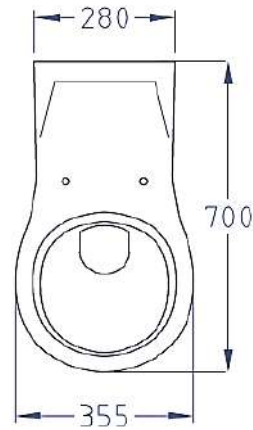

<b>MODEL</b>	Vitalis
<b>REF. NO.</b>	201500
<b>DESCRIPTION</b>	Washdown WC, wall hung
<b>FINISH</b>	White

**Recommended Toilet Seat & Cover:**

<b>MODEL</b>	Prima
<b>MODEL</b>	Prima-APS
<b>DESCRIPTION</b>	Toilet Seat & Cover with adjustable Soft-Close hinges Weight : approx. 1,9 kg Load : up to 180 kg Buffer : 4 on seat and 2 on cover
<b>FINISH</b>	White (Made of Duroplast)