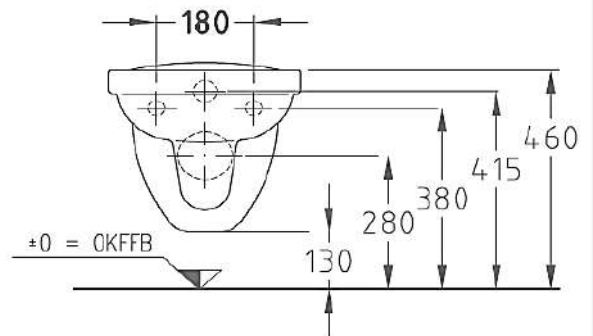

<b>MODEL</b>	Vitalis
<b>REF. NO.</b>	201500
<b>DESCRIPTION</b>	Washdown WC, wall hung
<b>FINISH</b>	White

**Recommended Toilet Seat & Cover:**

<b>MODEL</b>	Prima
<b>MODEL</b>	Prima-APS
<b>DESCRIPTION</b>	Toilet Seat & Cover with adjustable Soft-Close hinges Weight : approx. 1,9 kg Load : up to 180 kg Buffer : 4 on seat and 2 on cover
<b>FINISH</b>	White (Made of Duroplast)