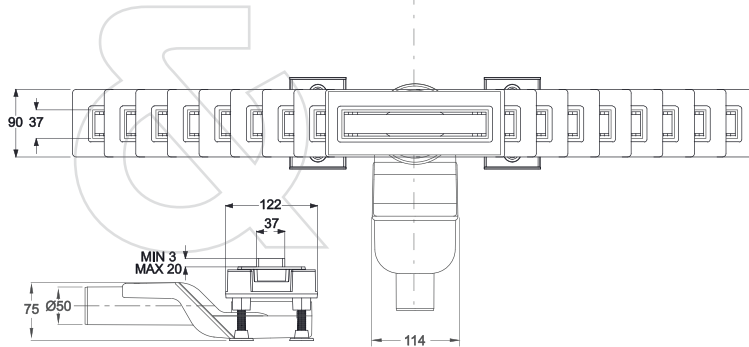

Double Face cover fitted with tiles. The drain is almost INVISIBLE.

Rotating the Double Face cover changes the aesthetical effect

In this way the Double Face cover's metal side is shown.

CANALISSIMA STAINLESS STEEL KIT

MODEL

Canalissima Stainless Steel

REF. NO. **SIZE**

6825TM120S 1200 mm

DESCRIPTION

Linear Floor Drain
horizontal or vertical outlet
Stainless Steel AISI 316 with
stainless steel surround frame

FINISH

Stainless Steel AISI 316 insert
with Stainless Steel surround
frame