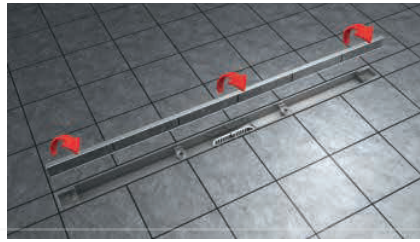

Double Face cover fitted with tiles. The drain is almost INVISIBLE.

Rotating the Double Face cover changes the aesthetical effect

In this way the Double Face cover's metal side is shown.

CANALISSIMA STAINLESS STEEL KIT

MODEL

Canalissima Stainless Steel

REF. NO. **SIZE**

6825TM120S 1200 mm

DESCRIPTION

Linear Floor Drain
horizontal or vertical outlet
Stainless Steel AISI 316 with
stainless steel surround frame

FINISH

Stainless Steel AISI 316 insert
with Stainless Steel surround
frame