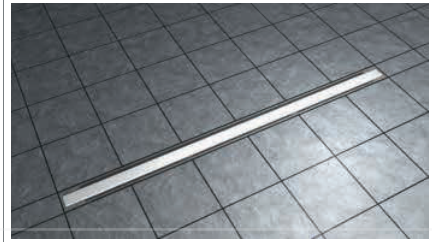

Double Face cover fitted with tiles. The drain is almost INVISIBLE.

Rotating the Double Face cover changes the aesthetical effect

In this way the Double Face cover's metal side is shown.

CANALISSIMA STAINLESS STEEL KIT

MODEL

Canalissima Stainless Steel

REF. NO. **SIZE**

6825TM120S 1200 mm

DESCRIPTION

Linear Floor Drain
horizontal or vertical outlet
Stainless Steel AISI 316 with
stainless steel surround frame

FINISH

Stainless Steel AISI 316 insert
with Stainless Steel surround
frame