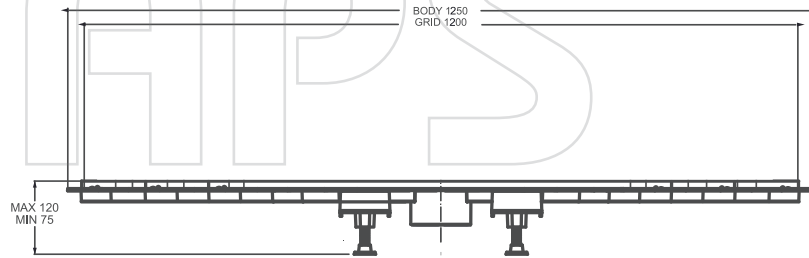

Double Face cover fitted with tiles. The drain is almost INVISIBLE.

Rotating the Double Face cover changes the aesthetical effect

In this way the Double Face cover's metal side is shown.

CANALISSIMA STAINLESS STEEL KIT

MODEL

Canalissima Stainless Steel

REF. NO. **SIZE**

6825TM120S 1200 mm

DESCRIPTION

Linear Floor Drain
horizontal or vertical outlet
Stainless Steel AISI 316 with
stainless steel surround frame

FINISH

Stainless Steel AISI 316 insert
with Stainless Steel surround
frame