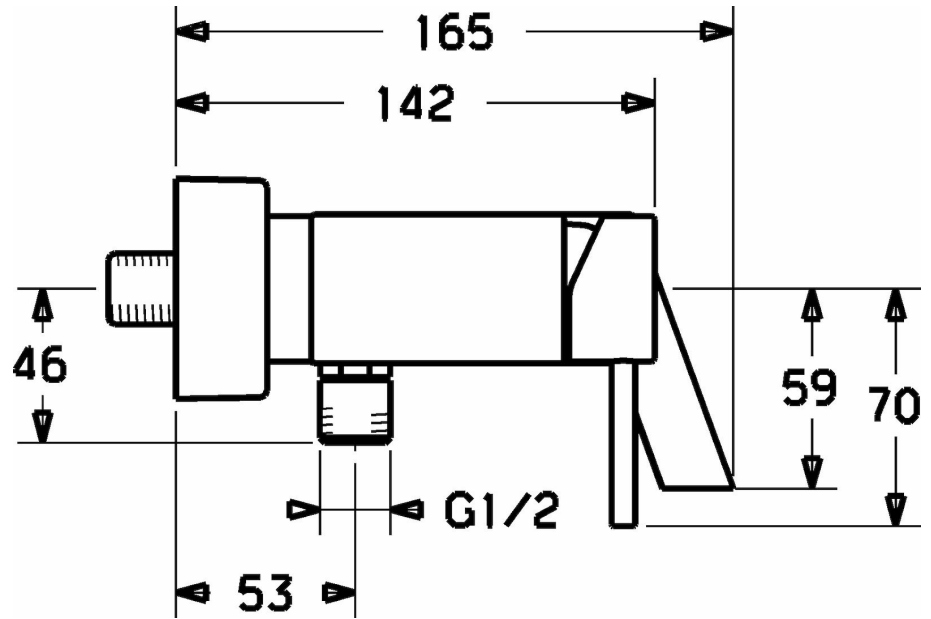

HANASTECLA

BATH AND SHOWER FAUCET

57742101

EAN: 4015474139749

- Bathroom
- Single lever, top operated
- Chrome
- Fixed spout
- Torrent water flow
- Single operating lever/handle, Hot/Cold symbols, Pin design
- Automatic reset
- Non-return valve(s), 35 mm ceramic cartridge for flow and temperature control
- Eccentric coupling(s), Cover plate(s), Silencer(s)
- body made of DZR brass

Technical data

Flow properties

Flow-rate at 3 bar **19.8 / 1188.0 l/min**

Technical properties

DN-size (nominal dimension) **DN15**
 Hot water supply **max. +90°C**
 Working pressure **0.5-10 bar**

Regulations

EN standard **EN 817**

Type approvals

ACS **16 ACC NY 205**

Spare parts

SP57742101

	Name	Code
1	Lever, 50 mm, d 7 mm	59913097
1.1	Screw, M5x25, SW 2,5	59913099
1.4	O-ring, d 3 X d 1,5	59913100
1.5	Cap	59913098
2	Covering cap	59912110
3	Tightening nut, M37x1, AF30	59912111
4	Cartridge, 3.5 Eco	59912324
4	Cartridge, 3.5 Classic	59913075
4.1	Temperature adjustment limiter	59912325
4.2	O-ring, d 28,24x2,62	59912590
4.4	O-ring, d 10.10 x d 1.60	59905072
5.1	Connection nut, G3/4, AF 30	59902230
5.2	Seat, 1/2"L	59904618
5.3	Sealing kit, 23.9x15.2x2	59902689
5.4	Non-return valves	59905714
6.1	Cover flange	59913105
6.2	Silencer	59904792
6.3	Eccentric connector, G3/4 x G1/2	59910254
6.4	Cover sleeve	59913106
7	Spout	59913102
7.1	O-ring, 31,00 x 1,50	59913104
7.2	Screw, M6 x 80	59913103
8	Diverter	59913101
N.I.	Key, SW 30/34	59912108