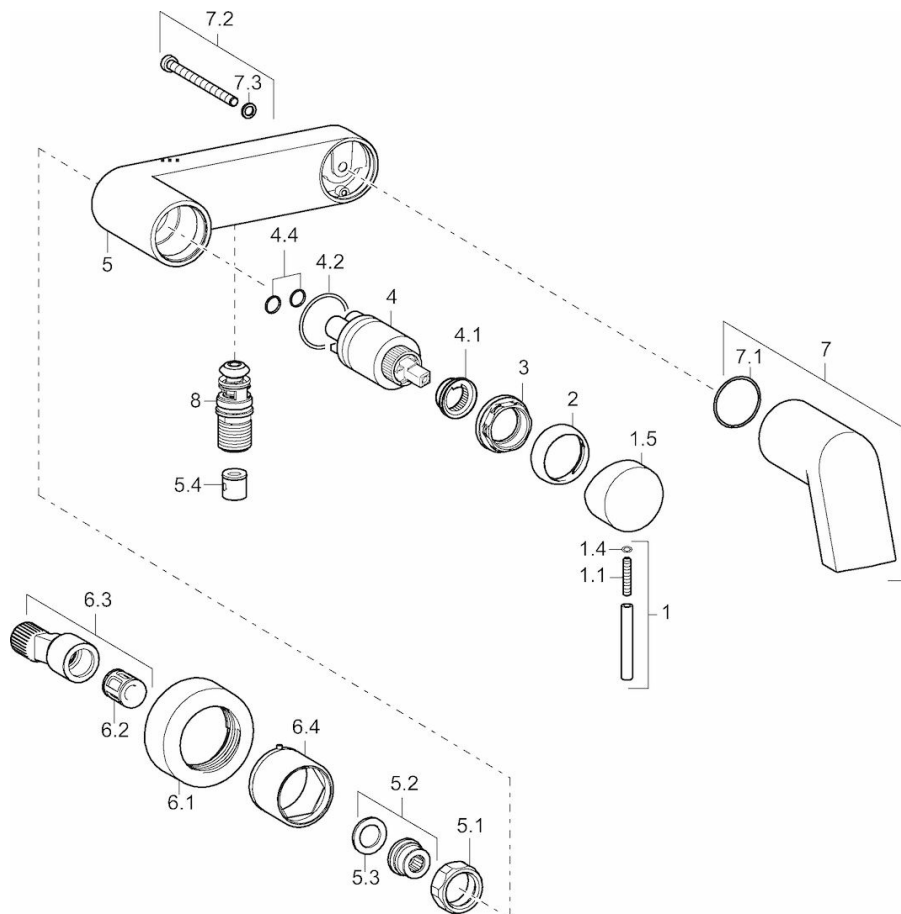

HANASTECLA

BATH AND SHOWER FAUCET

57742101

EAN: 4015474139749

- Bathroom
- Single lever, top operated
- Chrome
- Fixed spout
- Torrent water flow
- Single operating lever/handle, Hot/Cold symbols, Pin design
- Automatic reset
- Non-return valve(s), 35 mm ceramic cartridge for flow and temperature control
- Eccentric coupling(s), Cover plate(s), Silencer(s)
- body made of DZR brass

Technical data

Flow properties

Flow-rate at 3 bar **19.8 / 1188.0 l/min**

Technical properties

DN-size (nominal dimension) **DN15**
 Hot water supply **max. +90°C**
 Working pressure **0.5-10 bar**

Regulations

EN standard **EN 817**

Type approvals

ACS **16 ACC NY 205**

Spare parts

SP57742101

	Name	Code
1	Lever, 50 mm, d 7 mm	59913097
1.1	Screw, M5x25, SW 2,5	59913099
1.4	O-ring, d 3 X d 1,5	59913100
1.5	Cap	59913098
2	Covering cap	59912110
3	Tightening nut, M37x1, AF30	59912111
4	Cartridge, 3.5 Eco	59912324
4	Cartridge, 3.5 Classic	59913075
4.1	Temperature adjustment limiter	59912325
4.2	O-ring, d 28,24x2,62	59912590
4.4	O-ring, d 10.10 x d 1.60	59905072
5.1	Connection nut, G3/4, AF 30	59902230
5.2	Seat, 1/2"L	59904618
5.3	Sealing kit, 23.9x15.2x2	59902689
5.4	Non-return valves	59905714
6.1	Cover flange	59913105
6.2	Silencer	59904792
6.3	Eccentric connector, G3/4 x G1/2	59910254
6.4	Cover sleeve	59913106
7	Spout	59913102
7.1	O-ring, 31,00 x 1,50	59913104
7.2	Screw, M6 x 80	59913103
8	Diverter	59913101
N.I.	Key, SW 30/34	59912108