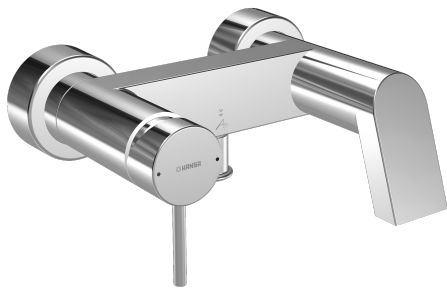

HANASTECLA

BATH AND SHOWER FAUCET

57742101

EAN: 4015474139749

- Bathroom
- Single lever, top operated
- Chrome
- Fixed spout
- Torrent water flow
- Single operating lever/handle, Hot/Cold symbols, Pin design
- Automatic reset
- Non-return valve(s), 35 mm ceramic cartridge for flow and temperature control
- Eccentric coupling(s), Cover plate(s), Silencer(s)
- body made of DZR brass

Technical data

Flow properties

Flow-rate at 3 bar **19.8 / 1188.0 l/min**

Technical properties

DN-size (nominal dimension) **DN15**
 Hot water supply **max. +90°C**
 Working pressure **0.5-10 bar**

Regulations

EN standard **EN 817**

Type approvals

ACS **16 ACC NY 205**

Spare parts

SP57742101

	Name	Code
1	Lever, 50 mm, d 7 mm	59913097
1.1	Screw, M5x25, SW 2,5	59913099
1.4	O-ring, d 3 X d 1,5	59913100
1.5	Cap	59913098
2	Covering cap	59912110
3	Tightening nut, M37x1, AF30	59912111
4	Cartridge, 3.5 Eco	59912324
4	Cartridge, 3.5 Classic	59913075
4.1	Temperature adjustment limiter	59912325
4.2	O-ring, d 28,24x2,62	59912590
4.4	O-ring, d 10.10 x d 1.60	59905072
5.1	Connection nut, G3/4, AF 30	59902230
5.2	Seat, 1/2"L	59904618
5.3	Sealing kit, 23.9x15.2x2	59902689
5.4	Non-return valves	59905714
6.1	Cover flange	59913105
6.2	Silencer	59904792
6.3	Eccentric connector, G3/4 x G1/2	59910254
6.4	Cover sleeve	59913106
7	Spout	59913102
7.1	O-ring, 31,00 x 1,50	59913104
7.2	Screw, M6 x 80	59913103
8	Diverter	59913101
N.I.	Key, SW 30/34	59912108