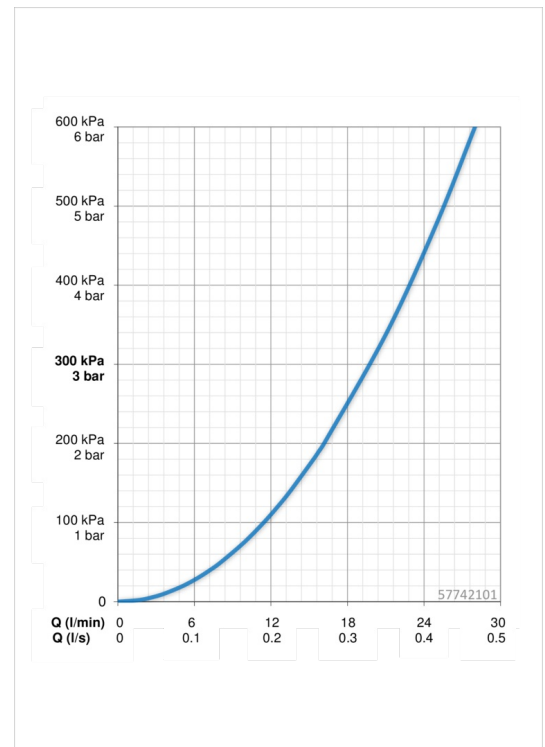

HANASTECLA

BATH AND SHOWER FAUCET

57742101

EAN: 4015474139749

- Bathroom
- Single lever, top operated
- Chrome
- Fixed spout
- Torrent water flow
- Single operating lever/handle, Hot/Cold symbols, Pin design
- Automatic reset
- Non-return valve(s), 35 mm ceramic cartridge for flow and temperature control
- Eccentric coupling(s), Cover plate(s), Silencer(s)
- body made of DZR brass

Technical data

Flow properties

Flow-rate at 3 bar **19.8 / 1188.0 l/min**

Technical properties

DN-size (nominal dimension) **DN15**
 Hot water supply **max. +90°C**
 Working pressure **0.5-10 bar**

Regulations

EN standard **EN 817**

Type approvals

ACS **16 ACC NY 205**

Spare parts

SP57742101

	Name	Code
1	Lever, 50 mm, d 7 mm	59913097
1.1	Screw, M5x25, SW 2,5	59913099
1.4	O-ring, d 3 X d 1,5	59913100
1.5	Cap	59913098
2	Covering cap	59912110
3	Tightening nut, M37x1, AF30	59912111
4	Cartridge, 3.5 Eco	59912324
4	Cartridge, 3.5 Classic	59913075
4.1	Temperature adjustment limiter	59912325
4.2	O-ring, d 28,24x2,62	59912590
4.4	O-ring, d 10.10 x d 1.60	59905072
5.1	Connection nut, G3/4, AF 30	59902230
5.2	Seat, 1/2"L	59904618
5.3	Sealing kit, 23.9x15.2x2	59902689
5.4	Non-return valves	59905714
6.1	Cover flange	59913105
6.2	Silencer	59904792
6.3	Eccentric connector, G3/4 x G1/2	59910254
6.4	Cover sleeve	59913106
7	Spout	59913102
7.1	O-ring, 31,00 x 1,50	59913104
7.2	Screw, M6 x 80	59913103
8	Diverter	59913101
N.I.	Key, SW 30/34	59912108