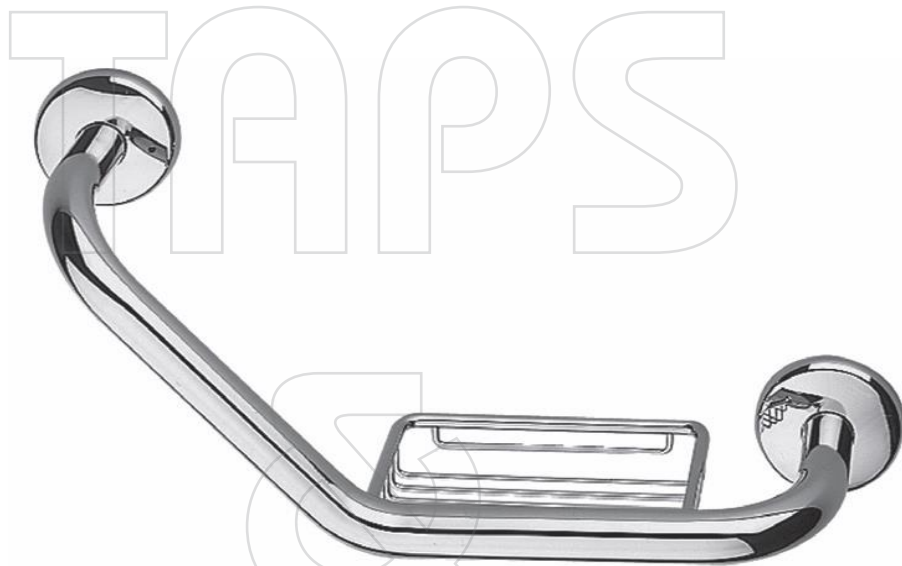

www.inda.net

MODEL

Hotellerie

REF. NO.

A0492TCR

DESCRIPTION

Grab Bar with Soap Basket

FINISH

Brass Chrome Plated

43