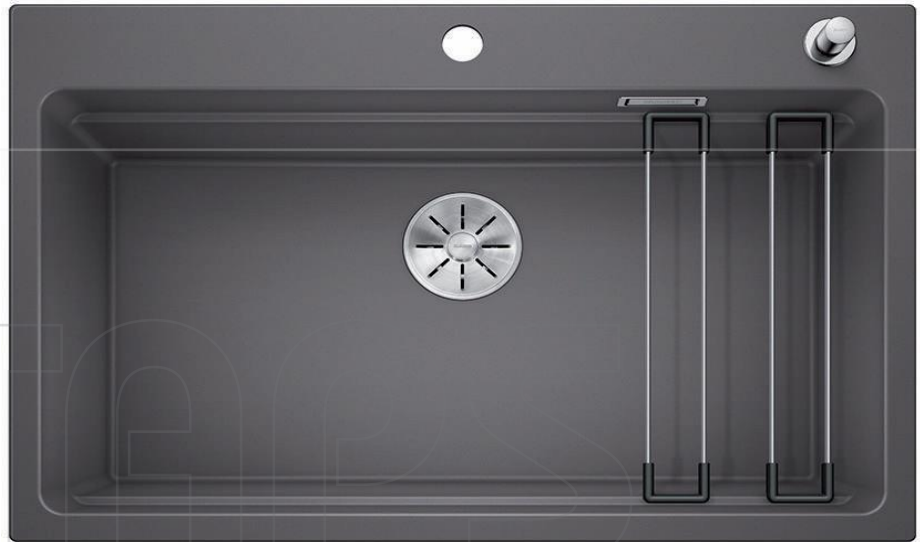

MODEL

Etagon 8

REF. NO.

525178

SIZE

780 x 510 mm

DESCRIPTION

Inset - kitchen sink 1 bowl,
waste fitting with spacepipe,
3 1/2" with drain remote
control and InFino™ drain
system basket strainer,
pop-up waste

FINISH

Rock Grey
Silgranit™ PuraDur™

Supplied with
2 ETAGON rails in
stainless steel

Cabinet size 80 cm
Cabinet size / Cut out in mm

Bowl depth: 220 mm

= Pre-drilled holes for
tapping or drilling