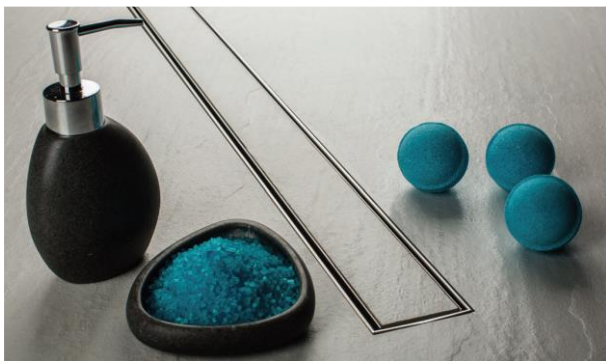

LINEAR FLOOR DRAIN - FULL STAINLESS STEEL VERTICAL OR HORIZONTAL INSTALLATION OUTLET D50

⌚ 42-48 l/min ↑ 64 mm ⌀ 50 mm ⚙️ K3 - 300 kg

KLASIK - (reversible)

MODEL

Klasik

REF. NO.

CH N 600 K1

DESCRIPTION

Linear Floor Drain
for vertical or horizontal
installation outlet D50
adjustable horizontal siphon

**Body is made of stainless
steel with Stainless steel
frame**

- flow rate 42-48 l/min
- installation height 64 mm
- height adjustable 79-145 mm
- stainless steel grid 1.5 mm matt finish
- swivel siphon 360°

SIZE

600 mm

FINISH

Stainless Steel

Matt Finish