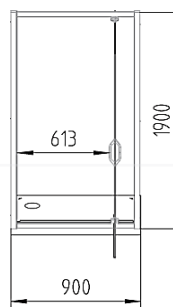

www.hueppe.com

- MODEL**  
X1
- REF. NO.**  
PIVOT 900
- DESCRIPTION**  
Pivot door 6 mm reversible
- SIZE**  
900 x 1900 mm
- GLASS TYPE**  
Clear Tempered
- PROFILE COLOR**  
High-gloss Silver

Door handle

Glass pivot hinge

For niche installation

Floor-flush installation - scenario 001  
WEM = Tray installation dim.

Adjustment range for compensating uneven walls : -15/+10 mm (for in recess Total -30/+20 mm)  
Setback : 5 mm for side panel