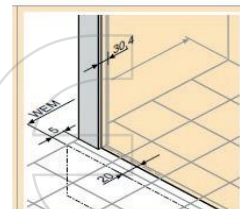

www.hueppe.com

- MODEL**  
X1
- REF. NO.**  
PIVOT 900
- DESCRIPTION**  
Pivot door 6 mm reversible
- SIZE**  
900 x 1900 mm
- GLASS TYPE**  
Clear Tempered
- PROFILE COLOR**  
High-gloss Silver

Door handle

Glass pivot hinge

For niche installation

Floor-flush installation - scenario 001  
WEM = Tray installation dim.

Adjustment range for compensating uneven walls : -15/+10 mm (for in recess Total -30/+20 mm)  
Setback : 5 mm for side panel