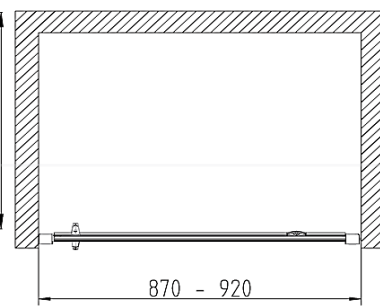

www.hueppe.com

- MODEL**  
X1
- REF. NO.**  
PIVOT 900
- DESCRIPTION**  
Pivot door 6 mm reversible
- SIZE**  
900 x 1900 mm
- GLASS TYPE**  
Clear Tempered
- PROFILE COLOR**  
High-gloss Silver

Door handle

Glass pivot hinge

For niche installation

Floor-flush installation - scenario 001  
WEM = Tray installation dim.

Adjustment range for compensating uneven walls : -15/+10 mm (for in recess Total -30/+20 mm)  
Setback : 5 mm for side panel