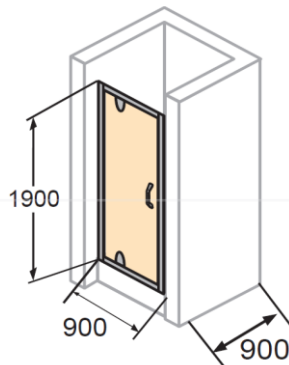

www.hueppe.com

- MODEL**  
X1
- REF. NO.**  
PIVOT 900
- DESCRIPTION**  
Pivot door 6 mm reversible
- SIZE**  
900 x 1900 mm
- GLASS TYPE**  
Clear Tempered
- PROFILE COLOR**  
High-gloss Silver

Door handle

Glass pivot hinge

For niche installation

Floor-flush installation - scenario 001  
WEM = Tray installation dim.

Adjustment range for compensating uneven walls : -15/+10 mm (for in recess Total -30/+20 mm)  
Setback : 5 mm for side panel