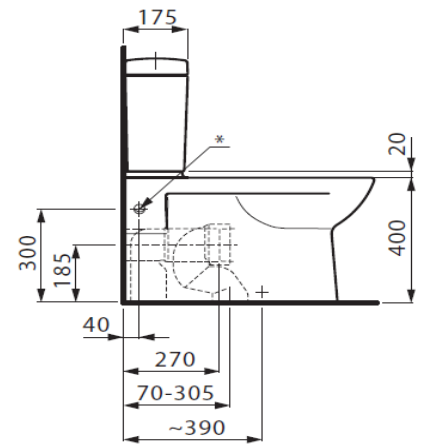

www.laufen.com

MODEL

Laufen Pro B

REF. NO.

8.2495.8.000.231.1

DESCRIPTION

Washdown WC,
floorstanding back-to-
wall, horizontal or
vertical outlet, Ceramic
cistern, bottom water
supply, dual flush,
chrome plated push
button

FINISH

White

MODEL

Dario FL

REF. NO.

DarioFL-MS

DESCRIPTION

Toilet seat & cover (slim)
with soft-close, fixed quick
release push-button
stainless steel hinges
Weight : 2.58 kg
Load : up to 180 kg
Buffer : 4 on seat and
2 on cover