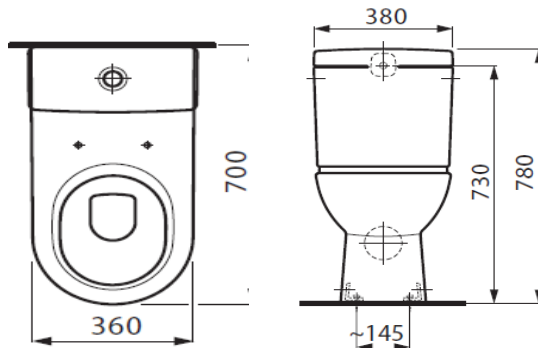

www.laufen.com

MODEL

Laufen Pro B

REF. NO.

8.2495.8.000.231.1

DESCRIPTION

Washdown WC,
floorstanding back-to-
wall, horizontal or
vertical outlet, Ceramic
cistern, bottom water
supply, dual flush,
chrome plated push
button

FINISH

White

MODEL

Dario FL

REF. NO.

DarioFL-MS

DESCRIPTION

Toilet seat & cover (slim)
with soft-close, fixed quick
release push-button
stainless steel hinges
Weight : 2.58 kg
Load : up to 180 kg
Buffer : 4 on seat and
2 on cover