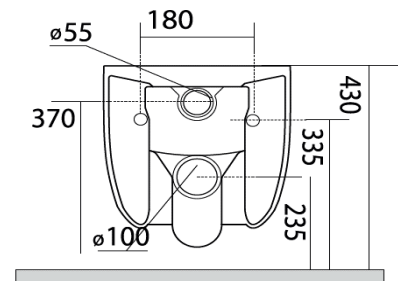

www.axaone.it

MODEL

Glomp

REF. NO.

0201002 + 319102

DESCRIPTION

Washdown WC, wall hung
NO RIM

Seat and cover (slim),
soft-close with
quick-release metal hinges

FINISH

Glossy Tramonto

To be supplied with:

Screws for wall hung WC
Ref. FI005