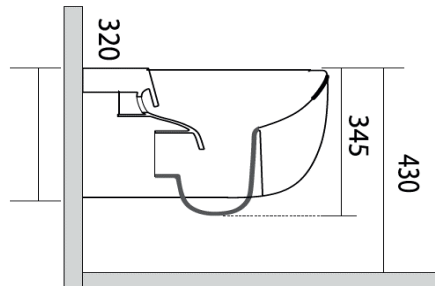

www.axaone.it

MODEL

Glomp

REF. NO.

0201002 + 319102

DESCRIPTION

Washdown WC, wall hung
NO RIM

Seat and cover (slim),
soft-close with
quick-release metal hinges

FINISH

Glossy Tramonto

To be supplied with:

Screws for wall hung WC
Ref. FI005

NORIM