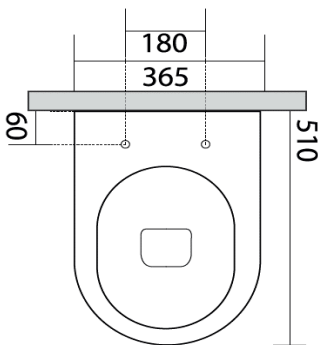

www.axaone.it

MODEL

Glomp

REF. NO.

0201002 + 319102

DESCRIPTION

Washdown WC, wall hung
NO RIM

Seat and cover (slim),
soft-close with
quick-release metal hinges

FINISH

Glossy Tramonto

To be supplied with:

Screws for wall hung WC
Ref. FI005