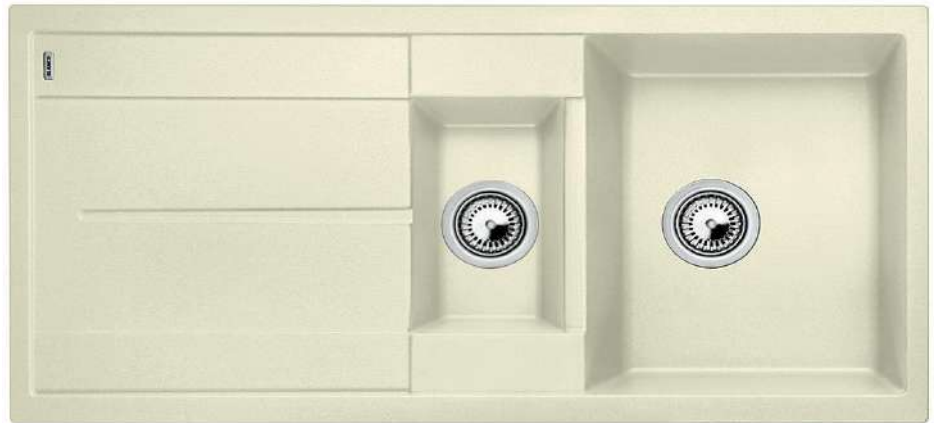

MODEL

Metra 6S

REF. NO.

513224

SIZE

1000 x 500 mm

DESCRIPTION

Silgranit kitchen sink 1 1/2 bowl
1 drainer, includes waste fitting
with space-saving pipe and
two 3 1/2" basket strainers

FINISH

Jasmine

Silgranit™ PuraDur™

Cabinet size 60 cm

Bowl depth: 190/130 mm

⊙ = Pre-drilled holes for knock-out at site