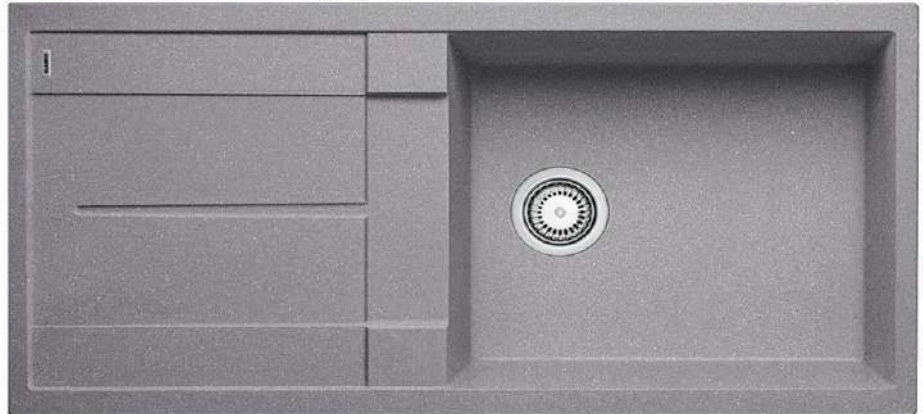

MODEL

Metra XL 6S

REF. NO.

515135

SIZE

1000 x 500 mm

DESCRIPTION

Silgranit kitchen sink 1 bowl
1 drainer, includes waste fitting
with space-saving pipe
and 3 1/2" basket strainer

FINISH

Alu metallic
Silgranit™ PuraDur™

Cabinet size 60 cm

Bowl depth: 190 mm

 = Pre-drilled holes for knock-out at site