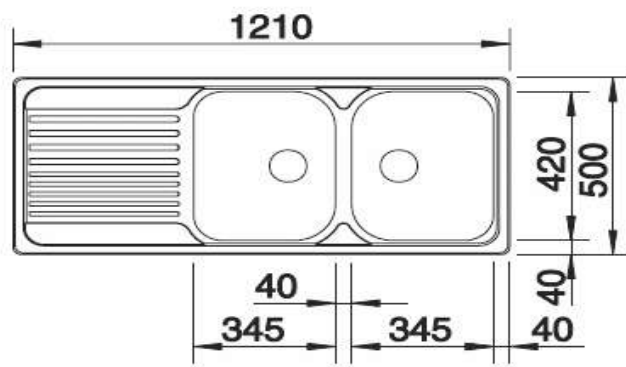

MODEL

Tipo 8S

REF. NO.

511925

SIZE

1210 x 500 mm

DESCRIPTION

Inset - kitchen sink 2 bowl
1 drainer, bowl reversible with
two 3 1/2" basket strainers and
waste & overflow fittings

FINISH

Stainless Steel - natural finish

Cabinet size 80 cm
Cabinet size / Cut out in mm

Bowl depth: 165/165 mm