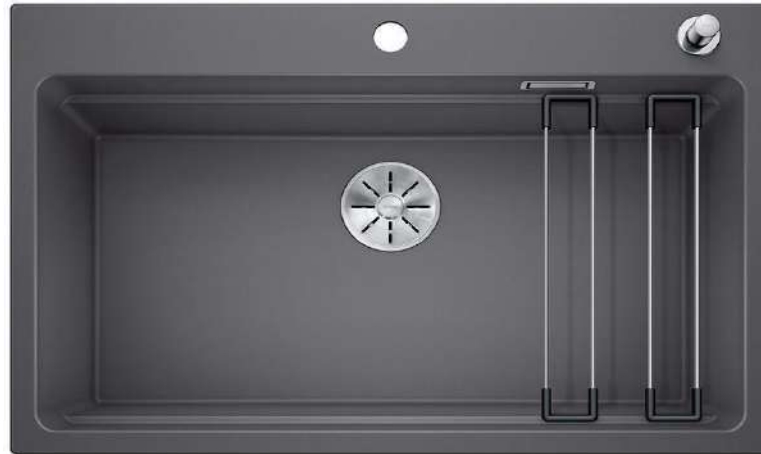

www.blanco-germany.com

**MODEL**

Etagon 8

**REF. NO.**

525178

**SIZE**

780 x 510 mm

**DESCRIPTION**

Inset - kitchen sink 1 bowl, with waste fitting with space-saving pipe, 3 1/2" with drain remote control and InFino™ drain system basket strainer, pop-up waste

**FINISH**

Rock Grey

Silgranit™ PuraDur™

Supplied with 2 ETAGON rails in stainless steel

Cabinet size 80 cm  
Cabinet size / Cut out in mm

Bowl depth: 220 mm

 = Pre-drilled holes for tapping or drilling