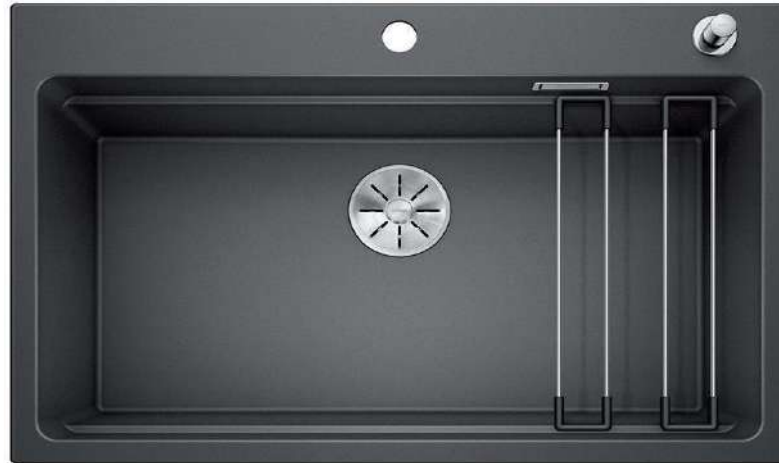

www.blanco-germany.com

**MODEL**

Etagon 8

**REF. NO.**

525177

**SIZE**

780 x 510 mm

**DESCRIPTION**

Inset - kitchen sink 1 bowl, with waste fitting with space-saving pipe, 3 1/2" with drain remote control and InFino™ drain system basket strainer, pop-up waste

**FINISH**

Anthracite  
Silgranit™ PuraDur™

Supplied with  
2 ETAGON rails  
in stainless steel

Cabinet size 80 cm  
Cabinet size / Cut out in mm

Bowl depth: 220 mm

 = Pre-drilled holes for tapping or drilling