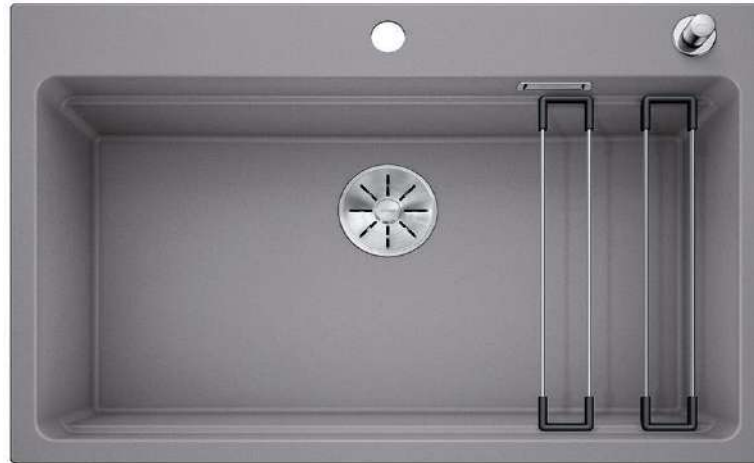

www.blanco-germany.com

MODEL

Etagon 8

REF. NO.

525179

SIZE

780 x 510 mm

DESCRIPTION

Inset - kitchen sink 1 bowl, with waste fitting with space-saving pipe, 3 1/2" with drain remote control and InFino™ drain system basket strainer, pop-up waste

FINISH

Alu metallic
Silgranit™ PuraDur™

Supplied with 2 ETAGON rails in stainless steel

Cabinet size 80 cm

Cabinet size / Cut out in mm

Bowl depth: 220 mm

 = Pre-drilled holes for tapping or drilling