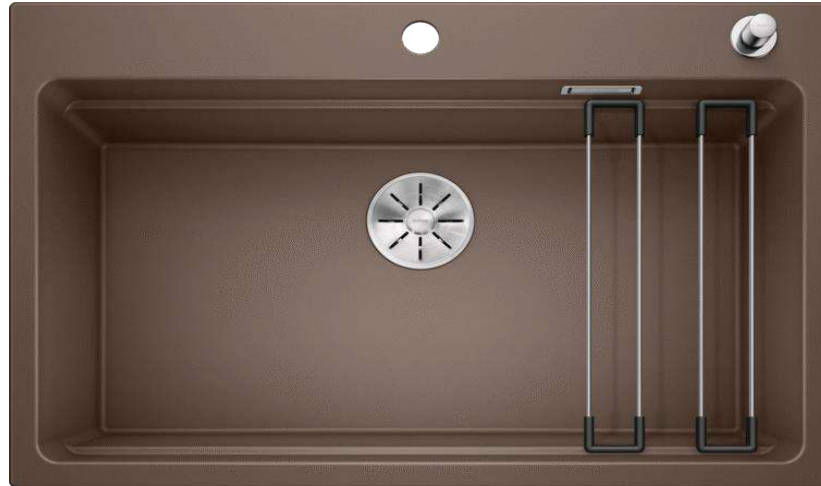

www.blanco-germany.com

MODEL

Etagon 8

REF. NO.

525186

SIZE

780 x 510 mm

DESCRIPTION

Inset - kitchen sink 1 bowl, with waste fitting with space-saving pipe, 3 1/2" with drain remote control and InFino™ drain system basket strainer, pop-up waste

FINISH

Coffee
Silgranit™ PuraDur™

Supplied with
2 ETAGON rails
in stainless steel

Cabinet size 80 cm
Cabinet size / Cut out in mm

Bowl depth: 220 mm

 = Pre-drilled holes for tapping or drilling