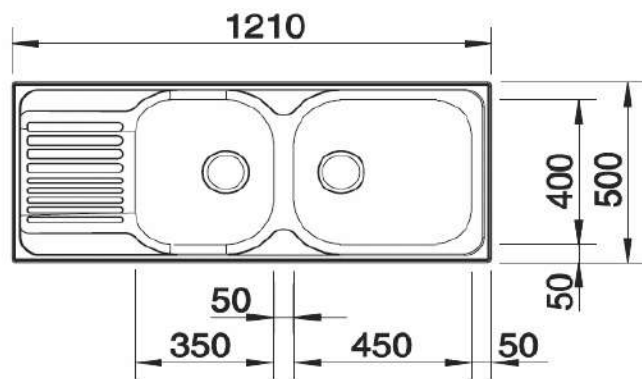

MODEL

Tipo XL 9S

REF. NO.

511927

SIZE

1210 x 500 mm

DESCRIPTION

Inset - kitchen sink 2 bowl
1 drainer, bowl reversible with
two 3 1/2" basket strainers and
waste & overflow fittings

FINISH

Stainless Steel - brushed finish

Cabinet size 90 cm
Cabinet size / Cut out in mm

Bowl depth: 175/160 mm