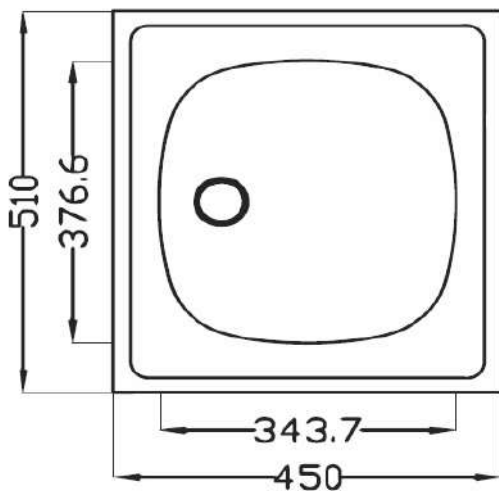

MODEL

Ares

REF. NO.

690035

SIZE

450 x 510 mm

Bowl Depth : 175 mm

Thickness of steel : 0.7 mm

DESCRIPTION

Inset - kitchen sink 1 bowl,
bowl reversible with 3½"
basket strainer and waste &
overflow fittings

FINISH

Polished Stainless Steel

AISI 304

45 cm furniture

Cabinet Size / Cut out in mm