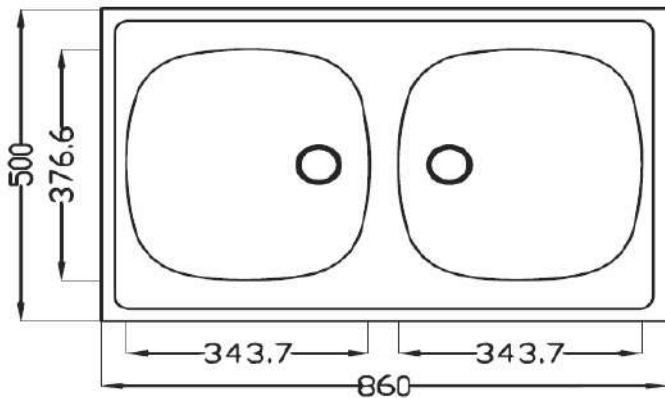

MODEL

Ares

REF. NO.

690131

SIZE

860 x 500 mm

Bowl Depth : 175 mm

Thickness of steel : 0.7 mm

DESCRIPTION

Inset - kitchen sink 2 bowl,
bowl reversible with two 3½"
basket strainers and waste &
overflow fittings

FINISH

Polished Stainless Steel

AISI 304

80 cm furniture

Cabinet Size / Cut out in mm