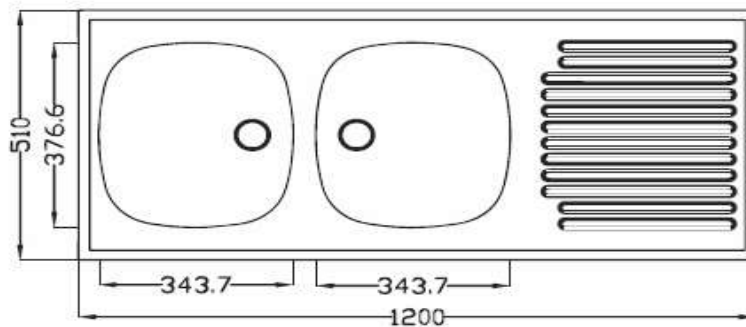

MODEL

Ares

REF. NO.

690097

SIZE

1200 x 510 mm

Bowl Depth : 175 mm

Thickness of steel : 0.7 mm

DESCRIPTION

Inset - kitchen sink 2 bowl
1 drainer, bowl reversible with
two 3½" basket strainers and
waste & overflow fittings

FINISH

Polished Stainless Steel

AISI 304

80 cm furniture

Cabinet Size / Cut out in mm