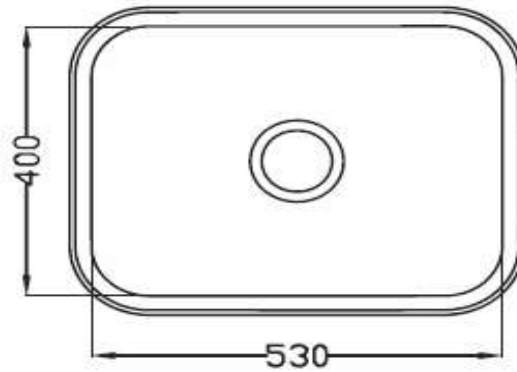

**MODEL**

Apolo

**REF. NO.**

690442

**SIZE**

530 x 400 mm

**Bowl Depth** : 200 mm

**Thickness of steel** : 1.0 mm

**DESCRIPTION**

Undermount - kitchen sink  
1 bowl, bowl reversible with  
3 1/2" basket strainer and waste  
& overflow fittings

**FINISH**

Polished Stainless Steel  
AISI 304

UNDERMOUNT

45 cm furniture

Cabinet Size / Cut out in mm

Undermount Assembly

Reveal Assembly