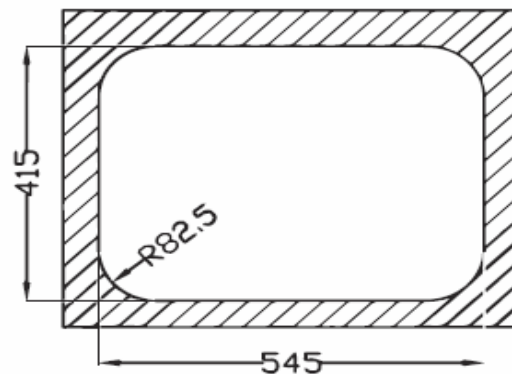

**MODEL**

Apolo

**REF. NO.**

690442

**SIZE**

530 x 400 mm

**Bowl Depth** : 200 mm

**Thickness of steel** : 1.0 mm

**DESCRIPTION**

Undermount - kitchen sink  
1 bowl, bowl reversible with  
3 1/2" basket strainer and waste  
& overflow fittings

**FINISH**

Polished Stainless Steel  
AISI 304

UNDERMOUNT

45 cm furniture

Cabinet Size / Cut out in mm

Undermount Assembly

Reveal Assembly