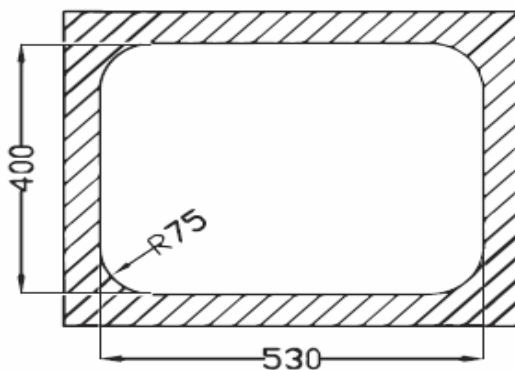

**MODEL**

Apolo

**REF. NO.**

690442

**SIZE**

530 x 400 mm

**Bowl Depth** : 200 mm

**Thickness of steel** : 1.0 mm

**DESCRIPTION**

Undermount - kitchen sink  
1 bowl, bowl reversible with  
3 1/2" basket strainer and waste  
& overflow fittings

**FINISH**

Polished Stainless Steel  
AISI 304

UNDERMOUNT

45 cm furniture

Cabinet Size / Cut out in mm

Undermount Assembly

Reveal Assembly