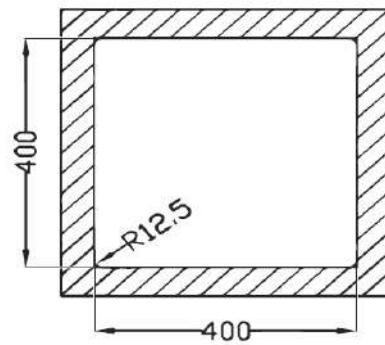

MODEL

Valencia

REF. NO.

690506

SIZE

440 x 440 mm

Bowl Depth : 200 mm

Thickness of steel : 1.2 mm

DESCRIPTION

Undermount - kitchen sink
1 bowl, with 3 1/2" basket
strainer and waste & overflow
fittings

FINISH

Polished Stainless Steel

AISI 304

UNDERMOUNT

45 cm furniture

Cabinet Size / Cut out in mm