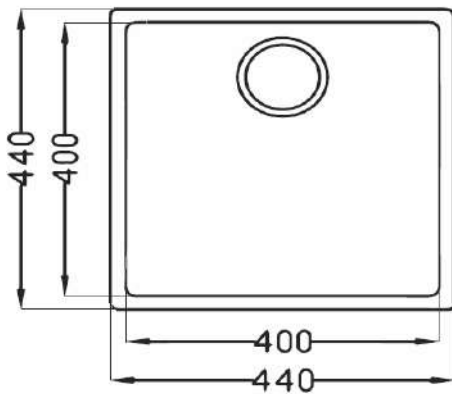

MODEL

Valencia

REF. NO.

690506

SIZE

440 x 440 mm

Bowl Depth : 200 mm

Thickness of steel : 1.2 mm

DESCRIPTION

Undermount - kitchen sink
1 bowl, with 3 1/2" basket
strainer and waste & overflow
fittings

FINISH

Polished Stainless Steel

AISI 304

UNDERMOUNT

45 cm furniture

Cabinet Size / Cut out in mm