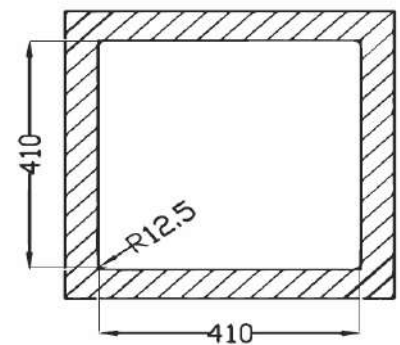

Cabinet Size / Cut out in mm

Reveal Assembly